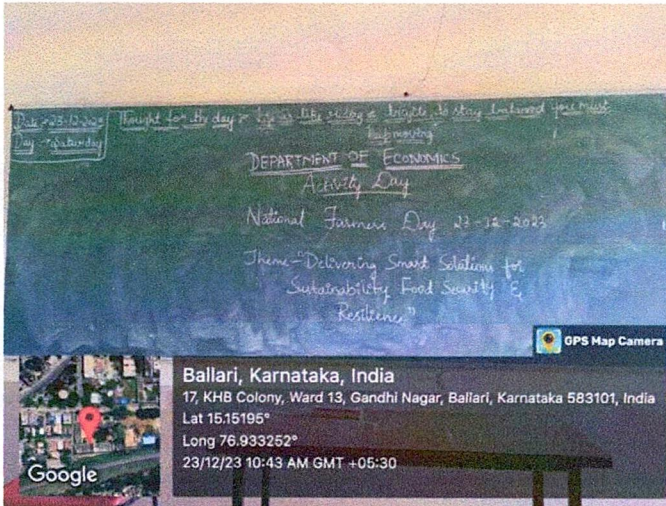

## Economics Department Activity - National Farmers Day

**BELLARY, V.V.SANGHA'S (Estd.:1916-17) (<http://www.vvsanghabellary.org/>)**

**Smt. A.S.M. College for Women, Ballari.(Estd.:1969)**

**(Affiliated to Karnataka State Akkamahadevi Women's University, Vijayapura.) (<http://www.kswu.ac.in/>)**

**(/images/NAAC\_III\_Cycle\_Certificates.pdf)**

**Internal Quality Assurance Cell (IQAC)**

**For Latest updates Please visit Karnataka State Akkamahadevi Women's University Website -**

**[www.kswu.ac.in](http://www.kswu.ac.in) (<https://www.kswu.ac.in/>)**

### **Economics Department Activity - National Farmers Day observed on 23.12.2023**

**National Farmer's Day observed on 23.12.2023 in Room No. 16. Department HoD Ms.Poornima Y & BA Students participated on occasion and discussed about the Importance, Problems and Remedial measures of Farmers. National Farmers Day, also known as Kisan Diwas, is celebrated annually on December 23rd. The day honors farmers who support the economy and its people. It also highlights the challenges farmers face, such as low wages, poverty, and hunger.**