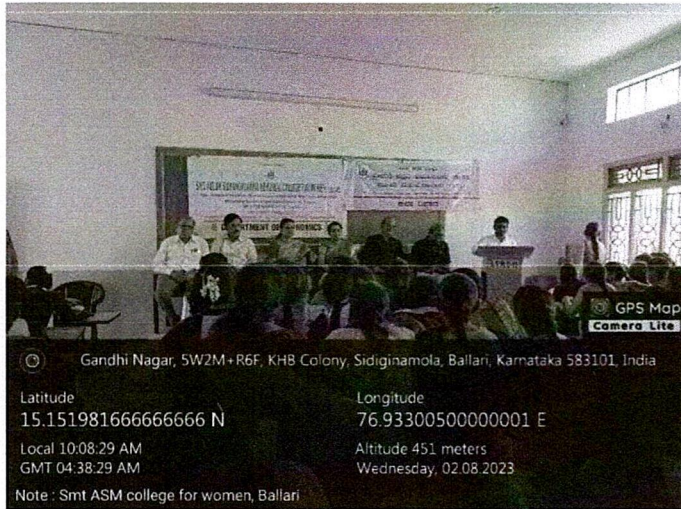

(/)

Self Study Report

(/images/ssr/asmcssr.pdf)

English / ಕನ್ನಡ

(/kn)

A Special Lecture organized on the topic "Stress Management" by Departments of Arts, Commerce and Alumni Association

BELLARY, V.V.SANGHA'S (Estd.:1916-17) (<http://www.vvsanghabellary.org/>)

Smt. A.S.M. College for Women, Ballari.(Estd.:1969)

(Affiliated to Karnataka State Akkamahadevi Women's University, Vijayapura.) (<http://www.kswu.ac.in/>)

AISHE CODE: C-8690, NAAC TRACK ID - KACOGN11970

Recognized under sections 2(f) and 12(B) of the UGC Act 1956 (/images/UGC_2f_12B_copy.jpg)

(Accredited by NAAC B+ Grade in III Cycle with a CGPA of 2.60/4.00 in 2017)

(/images/NAAC_III_Cycle_Certificates.pdf)

Internal Quality Assurance Cell (IQAC)

Alumni Association and Arts, Commerce Students activity

A Special Lecture organized on the topic "Stress Management" by the Departments of Arts, Commerce, and Alumni Association

Dr.M.P.Charulatha, DDC Member, Art of Living, Ballari Branch, and Alumni of Smt.ASM College for Women addressed the students and explained "Stress Management" to the Students of BCom and BA programs on 02.08.2023 at Seminar Hall.

The Department of Economics has organized a Special Workshop on "Stress Management" in the wake of raising Examinations and results related to suicides n mental illnesses among Students. An esteemed alumni and Rank holder of our Department, a three times Guinness Record Holder, an Internationally acclaimed Classical Dancer, and An Art of Living Volunteer - Dr. MP Charulatha, trained the Students on the tricks and trades of Stress Management through yoga & Sudarshana kriya. Around 159 students of

**DEPT. OF ECONOMICS,
Smt. A.S.M. College for Women,
BELLARY.**

**CO-ORDINATOR
Smt. Allum Sumangalamma Memorial
College For Women, BELLARY.**

**PRINCIPAL
Smt. Allum Sumangalamma Memorial
College For Women, BELLARY.**