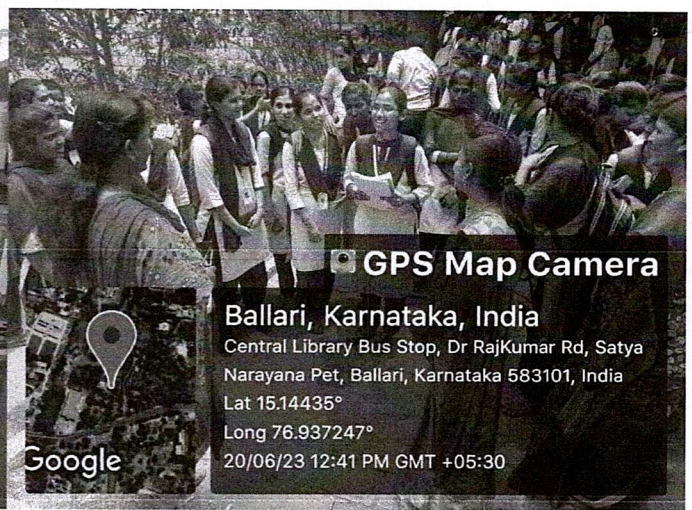

ABOUT US

- History (</index.php?option=com_content&view=article&id=2&Itemid=279>)
- Founder (</index.php?option=com_content&view=article&id=172&Itemid=280>)
- Governing Body (</index.php?option=com_content&view=article&id=6&Itemid=281>)
- Our Institutions (</index.php?option=com_content&view=article&id=173&Itemid=282>)

1068608

ACTIVITIES

- NCC (</index.php?option=com_content&view=article&id=157&Itemid=283>)
- NSS (</index.php?option=com_content&view=article&id=163&Itemid=284>)
- Co Curricular Activities (</index.php?option=com_content&view=article&id=174&Itemid=286>)
- Extra Curricular & Sports (</index.php?option=com_content&view=article&id=165&Itemid=287>)
- Extension Activities (</index.php?option=com_content&view=article&id=175&Itemid=289>)

EXTERNAL LINKS

- Collaborative Activities, Linkages & MoU's (</index.php?option=com_content&view=article&id=176&Itemid=292>)

CONTACT ADDRESS

- 📍 Smt. Allum Sumangalamma Memorial
  College for Women
  Sri Togari Veerappanavara
  Datti Avarana,
  Allum Sumangalamma Road,
  1st Cross, Gandhi Nagar 1st,
  Ballari 583103
- ☎ 08392-256756
- 📠 08392-257624
- ✉ iqacasmc@gmail.com (<mailto:iqacasmc@gmail.com>)
  smtasmc@gmail.com (<mailto:smtasmc@gmail.com>)

Designed By Adya Technologies (<http://adyatech.com>)

> Login (</index.php?option=com_users&view=login&Itemid=324>)

V. D. S.
HEAD

**DEPT. OF ECONOMICS,
A.S.M. College for Women,**

IQAC

CO-ORDINATOR

**Smt. Allum Sumangalamma Memorial
College For Women, BELLARY.**

K. S.
PRINCIPAL