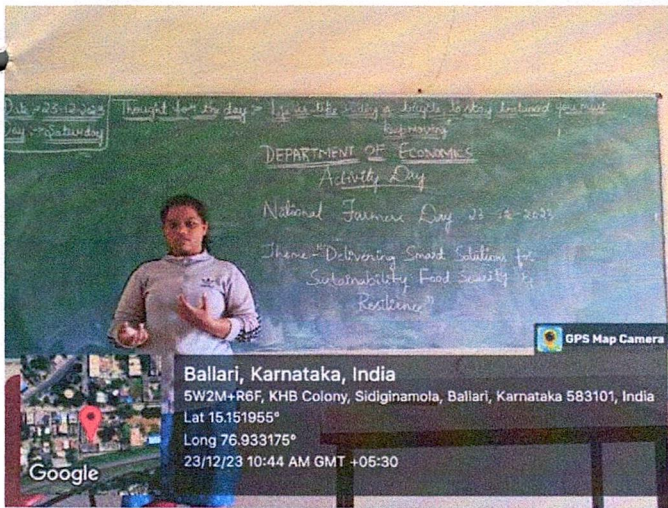

ABOUT US

- History (</index.php?option=com_content&view=article&id=2&Itemid=279>)
- Founder (</index.php?option=com_content&view=article&id=172&Itemid=280>)
- Governing Body (</index.php?option=com_content&view=article&id=6&Itemid=281>)
- Our Institutions (</index.php?option=com_content&view=article&id=173&Itemid=282>)

1107951

ACTIVITIES

- NCC (</index.php?option=com_content&view=article&id=157&Itemid=283>)
- NSS (</index.php?option=com_content&view=article&id=163&Itemid=284>)
- Co Curricular Activities (</index.php?option=com_content&view=article&id=174&Itemid=286>)
- Extra Curricular & Sports (</index.php?option=com_content&view=article&id=165&Itemid=287>)
- Extension Activities (</index.php?option=com_content&view=article&id=175&Itemid=289>)

EXTERNAL LINKS

- Collaborative Activities, Linkages & MoU's (</index.php?option=com_content&view=article&id=176&Itemid=292>)

CONTACT ADDRESS

- 📍 Smt. Allum Sumangalamma Memorial College for Women
  Sri Togari Veerappanavara
  Datti Avarana,
  Allum Sumangalamma Road,
  1st Cross, Gandhi Nagar 1st,
  Ballari 583103
- ☎ 08392-256756
- 📠 08392-257624
- ✉ iqacasmc@gmail.com (<mailto:iqacasmc@gmail.com>)
- ✉ smtasmc@gmail.com (<mailto:smtasmc@gmail.com>)

Y. J. D...
HEAD
DEPT. OF ECONOMICS,
Smt. A.S.M. College for Women,
BELLARY.

I/c
Principal
Smt. Allum Sumangalamma Memorial
College for Women, Ballari-583103

Designed By Adya Technologies (<http://adyatech.com>)

> Login (</index.php?option=com_users&view=login&Itemid=324>)