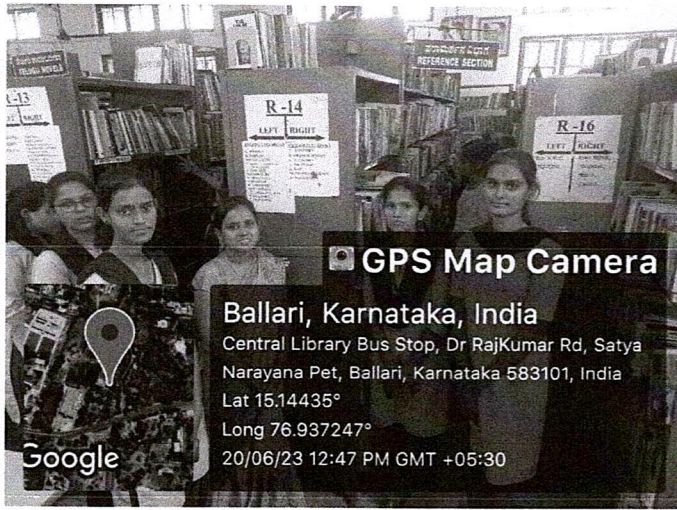

ABOUT US

- History (</index.php?option=com_content&view=article&id=2&Itemid=279>)
- Founder (</index.php?option=com_content&view=article&id=172&Itemid=280>)
- Governing Body (</index.php?option=com_content&view=article&id=6&Itemid=281>)
- Our Institutions (</index.php?option=com_content&view=article&id=173&Itemid=282>)

1068608

ACTIVITIES

- NCC (</index.php?option=com_content&view=article&id=157&Itemid=283>)
- NSS (</index.php?option=com_content&view=article&id=163&Itemid=284>)
- Co Curricular Activities (</index.php?option=com_content&view=article&id=174&Itemid=286>)
- Extra Curricular & Sports (</index.php?option=com_content&view=article&id=165&Itemid=287>)
- Extension Activities (</index.php?option=com_content&view=article&id=175&Itemid=289>)

EXTERNAL LINKS

- Collaborative Activities, Linkages & MoU's (</index.php?option=com_content&view=article&id=176&Itemid=292>)

CONTACT ADDRESS

- 📍 Smt. Allum Sumangalamma Memorial
  College for Women
  Sri Togari Veerappanavara
  Datti Avarana,
  Allum Sumangalamma Road,
  1st Cross, Gandhi Nagar 1st,
  Ballari 583103
- ☎ 08392-256756
- 📠 08392-257624
- ✉ iqacasmc@gmail.com (<mailto:iqacasmc@gmail.com>)
  smtasmc@gmail.com (<mailto:smtasmc@gmail.com>)

Designed By Adya Technologies (<http://adyatech.com>)

> Login (</index.php?option=com_users&view=login&Itemid=324>)

V. D. S.
HEAD

**DEPT. OF ECONOMICS,
A.S.M. College for Women,**

IQAC

CO-ORDINATOR

**Smt. Allum Sumangalamma Memorial
College For Women, BELLARY.**

K. S.
PRINCIPAL